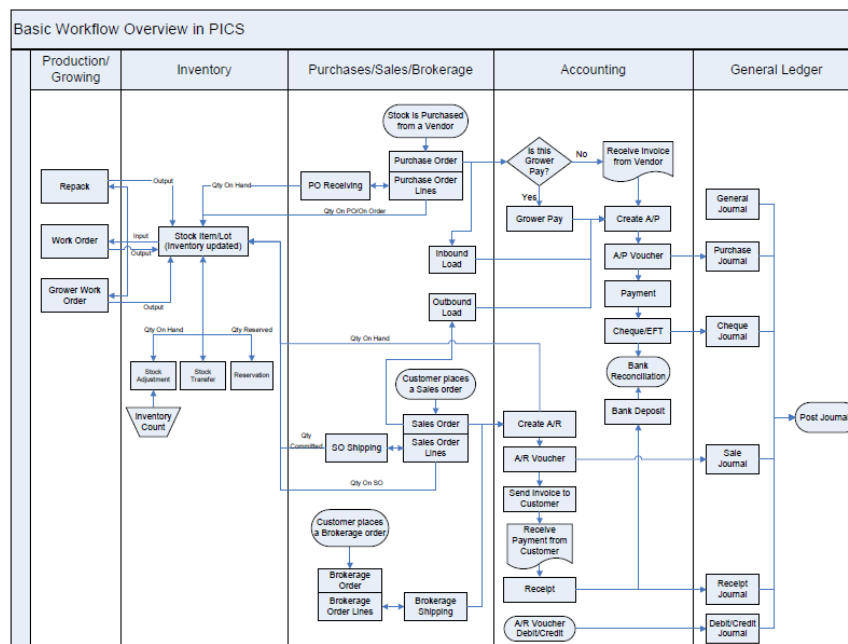

## Introducing NEW! PICS Help Online

We are pleased to introduce our new and improved online **PICS Help tool** loaded with helpful information for new and practiced PICS Users. You can use the NEW! PICS Help tool to better understand screens, procedures and reports found in our Produce Inventory Control System ([PICS](#)) software.

### Complete Overview of PICS - Basic Workflow

Once you're logged in, the PICS flow chart allows you to click on the different functions and drill down to see more information.

## *Key Concepts*

- Accounting
- Administration
- Inventory

## *How Do I (how to use different PICS features)*

- Inventory
- Setup and Admin
- Selling
- Accounting
- Brokerage
- Buying
- Multiple Company Policy
- Grower's Pay
- PRE - PICS Report Engine
- Ensuring PICS is configured correctly, for training and go live